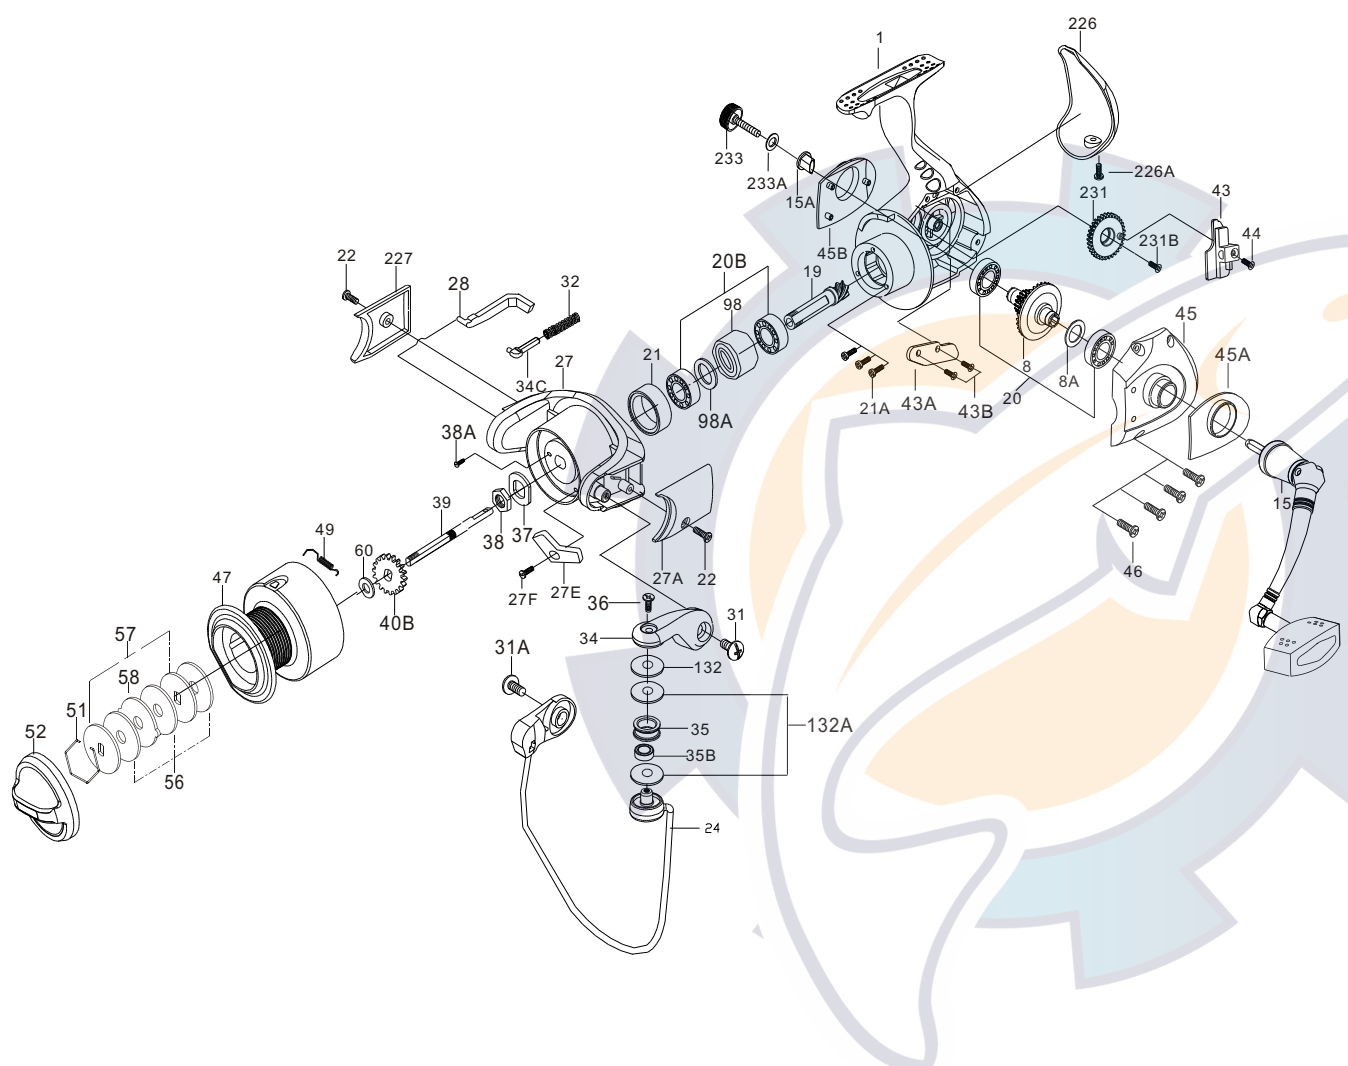

**PARTS LIST FOR MODEL SV8000**

**KEY**

NO. Description

- 1 Housing
- 8 Main Gear Assembly
- 8A Main Gear Shim
- 15 Handle Assembly
- 15A Handle Retaining Bushing
- 19 Pinion Gear
- 20 Main Gear Ball Bearing(2req.)
- 20B Pinion Ball Bearing(2 req.)
- 21 Collar
- 21A Bearing Mounting Screw(3 req.)
- 22 Cover Screw(2 req.)
- 24 Bail Wire
- 27 Rotor Cup
- 27A Bail Pivot Cover
- 27E Balance Weight
- 27F Balance Weight Screw
- 28 Trip Lever
- 31 Bail Arm Screw(2req.)
- 31A Bail Wire Screw
- 32 Bail Spring
- 34 Bail Arm
- 34C Pivot Arm
- 35 Line Roller
- 35B Line Roller Bushing
- 36 Bail Stud Screw
- 37 Rotor Washer
- 38 Rotor Nut
- 38A Rotor Nut Screw
- 39 Spool Shaft
- 40B Click Ratchet
- 43 Crosswind Block
- 43A Crosswind Block Plate
- 43B Crosswind Block Plate Screw
- 44 Crosswind Block Screw
- 45 Housing Cover
- 45A L.S. Rear cap
- 45B R.S. Rear cap
- 46 Housing Cover Screw(4 req.)
- 47 Spool Assembly
- 49 Spool Click Spring
- 51 Retaining Ring
- 52 Drag Knob
- 56 Friction Drag Washer(3req.)
- 57 Keyed Washer(2 req.)
- 58 Drag Washer Earred
- 60 Thrust Washer
- 98 Clutch Retainer
- 98A Clutch Shim
- 132 Roller Washer
- 132A Roller Washer (Plastic)(2req.)
- 226 Rear Cap
- 226A Rear Cap Screw
- 227 Cam Cover
- 231 Crosswind Gear
- 231B Crosswind Gear Screw
- 233 Bearing Cover
- 233A Bearing Cover Washer